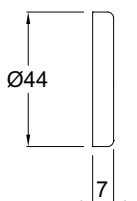

nylon

SISTEMA DI MONTAGGIO STANDARD
STANDARD MOUNTING SYSTEM

Finiture
Finishes

LV OS- BG	OSC OC	AN	AGV

BOCCHETTA Ø45

003 BC Bocchetta coprivite cieca
Blind cover screw rose

	€	€	€	€
003 BC	•	•	•	•