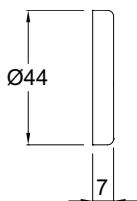

nylon

SISTEMA DI MONTAGGIO STANDARD
STANDARD MOUNTING SYSTEM

Finiture
Finishes

LV-LS OS- BG	OSC OC	NR AN	AGV	RX	PVD

BOCCHETTA Ø45

003 BN Bocchetta coprivite
Cover screw rose for key

Detrazione per articoli senza bocchetta 003 BN
Deduction for items without rose for key 003 BN

	€	€	€	€	€	€
003 BN	•	•	•	•	•	•
	•	•	•	•	•	•