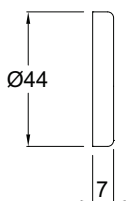

nylon

SISTEMA DI MONTAGGIO STANDARD
STANDARD MOUNTING SYSTEM

Finiture
Finishes

LV-LS OS- BG	OSC OC	NR	AN	AGV	PVD

BOCCHETTA Ø45

003 BY Bocchetta coprivite foro yale
Cover screw rose for euro profile cylinder hole (yale)

	€	€	€	€	€
003 BY	•	•	•	•	•