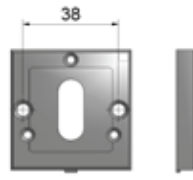

art.Q08 BC

Q08 BC

nylon

SISTEMA DI MONTAGGIO STANDARD
STANDARD MOUNTING SYSTEM

Finiture
Finishes

LV

OSC
OC

BOCCHETTA QUADRATA CIECA MM 50X10

Q08 BC Bocchetta coprivite quadrata cieca
Square Blind cover screw rose

	LV	OSC OC
	€	€
	•	•

art.Q09 BN

Q09 BN

nylon

SISTEMA DI MONTAGGIO STANDARD
STANDARD MOUNTING SYSTEM

Finiture
Finishes

LV

OSC
OC

BOCCHETTA COPRIVITE MM 62X32

Q09 BN Bocchetta ovale
Oval cover screw rose for key

Detrazione per articoli senza bocchetta Q09 BN
Deduction for items without rose for key Q09 BN

	LV	OSC OC
	€	€
	•	•
	•	•