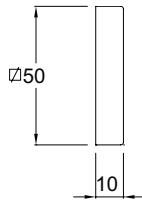

art.Q08 BC

Q08 BC

nylon

SISTEMA DI MONTAGGIO STANDARD
STANDARD MOUNTING SYSTEM

Finiture
Finishes

LV

OSC
OC

BOCCHETTA QUADRATA CIECA MM 50X10

Q08 BC Bocchetta coprivite quadrata cieca
Square Blind cover screw rose

	LV	OSC OC
	€	€
	•	•

art.Q09 BN

Q09 BN

nylon

SISTEMA DI MONTAGGIO STANDARD
STANDARD MOUNTING SYSTEM

Finiture
Finishes

LV

OSC
OC

BOCCHETTA COPRIVITE MM 62X32

Q09 BN Bocchetta ovale
Oval cover screw rose for key

Detrazione per articoli senza bocchetta Q09 BN
Deduction for items without rose for key Q09 BN

	LV	OSC OC
	€	€
	•	•
	•	•

OSC
OC

BOCCHETTA COPRIVITE MM 62X32 YALE E CIECA

Q09 BY Bocchetta coprivite mm 62x32 con foro yale
Square Cover screw rose mm 62x32 euro profile cylinder hole (yale)

Q09 BC Bocchetta coprivite mm 62x32 cieca
Rectangular blind cover screw rose