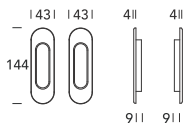

521 CP02

OTTONE - BRASS

521CP02

FRESATURA
DOOR DRILLING

02
Lucido verniciato
Polished varnished

15
Satinato cromato
Satin chrome

18
Nero opaco RAL 9005
Matt black RAL 9005