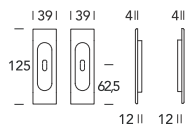

# 252 CP02

OTTONE - BRASS

252CP02

- 02** Lucido verniciato  
*Polished varnished*
- 08** Bronzato graffiato  
*Brushed bronzed*
- 15** Satinato cromato  
*Satin chrome*

# Q35 CP01

OTTONE - BRASS

Q35CP01

- 15** Satinato cromato  
*Satin chrome*

NON ABBINABILE A SERRATURE REGUITTI  
*NOT SUITABLE FOR REGUITTI LOCKS*