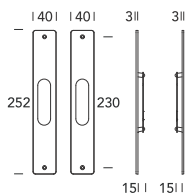

# 252 CP02

OTTONE - BRASS

252CP02

- 02** Lucido verniciato  
*Polished varnished*
- 08** Bronzato graffiato  
*Brushed bronzed*
- 15** Satinato cromato  
*Satin chrome*

# Q35 CP01

OTTONE - BRASS

Q35CP01

- 15** Satinato cromato  
*Satin chrome*

NON ABBINABILE A SERRATURE REGUITTI  
*NOT SUITABLE FOR REGUITTI LOCKS*