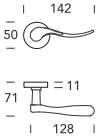

COLLEZIONE - COLLECTION

101MR817

101MP040

BOCCHETTE - ESCUTCHEONS