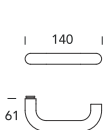

**GW** ●  
Inox satinato antigerm  
Stainless steel antigerm

**KK** ●  
Nero opaco RAL 9005  
Matt black RAL 9005

**COLLEZIONE - COLLECTION**

L15MRL09

L15DK025

L15MPL52

L15PWL52

L15CM