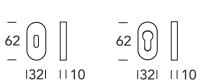

COLLEZIONE - COLLECTION

BOCCHETTE - ESCUTCHEONS

503NOL09