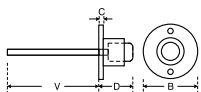

Descrizione Description	Articolo Product code	Finiture Finishes				Misure mm Measures mm										Packaging			Note
		IN	IT			A	A2	B	C	Ø	D	E	F	G	V	U.M.	Pack	Kg	
Serie / Series 2000 Modello / Model Fermapersiana a pulsante Shutter stop with button	FFP 02002 00	●	●					40		32					50	pcs	12	2,6	
Serie / Series 2000 Modello / Model Fermapersiana a pulsante con maniglietta Shutter stop with button and handle	FFP 02001 00	●	●			136	20	2,5		28					50	pcs	12	3,1	
Serie / Series 2000 Modello / Model Fermapersiana a pulsante con maniglietta su placca Shutter stop with button with handle on plate	FFP 02000 00	●	●			180	30	2,5		33					50	pcs	12		cod. sx _____