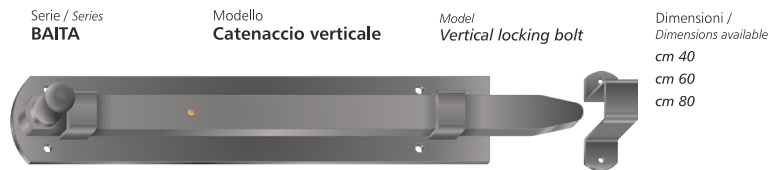

Descrizione Description	Articolo Product code	IN	Finiture Finishes			Misure mm Measures mm											Packaging		Note			
			A	A2	B	C	Ø	D	E	F	G	H	U.M.	Pack	Kg							
Serie / Series BAITA Modello / Model Catenaccio verticale Vertical locking bolt	cm 40 FCS 00058 N7	●				350	55	50	50	30	10	25						29	pcs	2	2,7	
	cm 60 FCS 00058 N9	●				550	55	50	50	30	10	25						29	pcs	2	3,7	
	cm 80 FCS 00058 NB	●				750	55	50	50	30	10	25						29	pcs	2	4,7	

CATENACCI VERTICALI VERTICAL LOCKING BOLT

●=IN ferro fondo zincato e copertura polveri poliesteri
nero RAL 9005
zinc treatment iron black powder coating