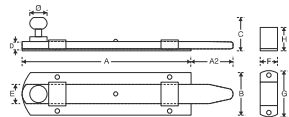

Descrizione Description	Articolo Product code	IN	Finiture Finishes			Misure mm Measures mm											Packaging		Note			
			A	A2	B	C	Ø	D	E	F	G	H	U.M.	Pack	Kg							
Serie / Series BAITA Modello / Model Catenaccio verticale Vertical locking bolt	cm 40 FCS 00058 N7	●				350	55	50	50	30	10	25						29	pcs	2	2,7	
	cm 60 FCS 00058 N9	●				550	55	50	50	30	10	25						29	pcs	2	3,7	
	cm 80 FCS 00058 NB	●				750	55	50	50	30	10	25						29	pcs	2	4,7	

CATENACCI VERTICALI VERTICAL LOCKING BOLT

●=IN ferro fondo zincato e copertura polveri poliesteri
nero RAL 9005
zinc treatment iron black powder coating