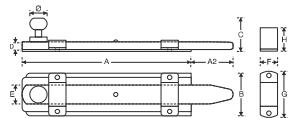

Descrizione Description	Articolo Product code	Finiture Finishes				Misure mm Measures mm											Packaging		Note	CATENACCI VERTICALI VERTICAL LOCKING BOLT		
		IN	IF	BB	A	A2	B	C	Ø	D	E	F	G	H	U.M.	Pack	Kg					
Serie / Series SMERALDA Modello / Model Catenaccio verticale Vertical locking bolt	cm 20	FCS 00657 N3	●		●	150	45	45	40	18	8	20						29	pcs	5	2,2	Serie / Series SMERALDA Modello Catenaccio verticale Model Vertical locking bolt Dimensioni / Dimensions available cm 20 cm 30 cm 40 cm 50 In alternativa disponibile incontro a filo (vedi pag 268) As an alternative, available with flush junction (see page 268)
	cm 30	FCS 00657 N5	●		●	250	45	45	40	18	8	20						29	pcs	5	3,2	
	cm 40	FCS 00657 N7	●		●	340	50	45	40	18	8	20						29	pcs	5	4,1	
	cm 50	FCS 00657 N8	●		●	440	52	45	40	18	8	20						29	pcs	5	5,0	
Serie / Series BRAIT Modello / Model Catenaccio verticale Vertical locking bolt	cm 20	FCS 00657 N3		○		150	45	45	40	18	8	20						29	pcs	5	2,2	Serie / Series BRAIT Modello Catenaccio verticale Model Vertical locking bolt Dimensioni / Dimensions available cm 20 cm 30 cm 40 cm 50 In alternativa disponibile incontro a filo (vedi pag 268) As an alternative, available with flush junction (see page 268)
	cm 30	FCS 00657 N5		○		250	45	45	40	18	8	20						29	pcs	5	3,2	
	cm 40	FCS 00657 N7		○		340	50	45	40	18	8	20						29	pcs	5	4,1	
	cm 50	FCS 00657 N8		○		440	52	45	40	18	8	20						29	pcs	5	5,0	

- ●=IN ferro fondo zincato e copertura polveri poliesteri nero RAL 9005
  zinc treatment iron black powder coating
- ○=IF ferro fondo zincato e copertura polveri poliesteri
  finitura Brait
  "Brait" finish iron
- ●=BB ottone brunito
  brunished brass