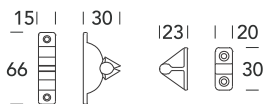

616 NZ

PINZE / CRICCHETTI - DOOR STOP PLIERS / WINDOW PAWLS

4C
Tecnopolimero nero
Black technopolymer

121 PN

POMOLINI - FURNITURE KNOBS

	D	L
1A121PN022XX	22	21
1A121PN028XX	28	24
1A121PN034XX	34	26

BQ
Antico
Antique