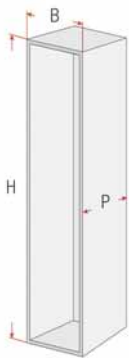

Colonnina

- Guide con autoriento ammortizzato
- Portata guide: 50 kg
- Fissaggio guide contrapposte laterali

Column

- Runners with dampened self-closing mechanism
- Runner capacity: 50 kg
- Opposed upper-lower side runner attachment

Colonne

- Glissières à retour automatique amorti
- Portée des glissières: 50 kg
- Fixation des glissières opposées latérales

CODICE ARTICOLO/ARTICLE CODE CODE ARTICLE/CÓDIGO DEL ARTÍCULO ARTIKELNUMMER		B mm	P mm	H mm	L mm
GR	BI				
GL5 70B20	BL5 70B20	200	480	1296	160÷168
GL5 70B25	BL5 70B25	250	480	1296	210÷218
GL5 70B30	BL5 70B30	300	480	1296	260÷268
GL5 70B35	BL5 70B35	350	480	1296	310÷318
GL5 70B40	BL5 70B40	400	480	1296	360÷368

Larguero

- Guías con retorno automático amortiguado
- Capacidad de las guías: 50 kg
- Fijación guías contrapuestas laterales

Säule

- Führungsschienen mit gedämpftem Selbsteinzug
- Tragkraft der Führungen: 50 kg
- Befestigung der Führungen am Kreuz und seitlich