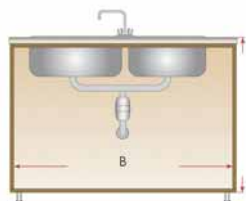

Elemento scorrevole portasecchi e detersivi per sottolavello

- Guide con autoriento ammortizzato
- Portata guide: 30 Kg
- Fissaggio guide laterale

Pull-out under-sink refuse bin and detergent holder

- Runners with dampened self-closing mechanism
- Runner capacity: 30 kg
- Side runner attachment

Élément coulissant porte-poubelles et détergents sous évier

- Glissières à retour automatique amorti
- Portée des glissières: 30 Kg
- Fixation glissières latérale

CODICE ARTICOLO/ARTICLE CODE CODE ARTICLE/CÓDIGO DEL ARTÍCULO ARTIKELNUMMER		B mm	P mm	H mm	L mm
GR	BI	1000	480	336	960÷968

- Guide con autoriento ammortizzato
- Portata guide: 50 Kg
- Fissaggio guide laterale
- Runners with dampened self-closing mechanism
- Runner capacity: 50 kg
- Side runner attachment
- Glissières à retour automatique amorti
- Portée des glissières: 50 Kg
- Fixation glissières latérale

Elemento corredero portacubos para basura y detergentes para debajo del fregadero

- Guías con retorno automático amortiguado
- Capacidad de las guías: 30 Kg
- Fijación guías lateral

Auszugselement mit Abfalleimern und Putzmittelfach als Spülenunterschrank

- Führungsschienen mit gedämpftem Selbsteinzug
- Tragkraft der Führungen: 30 Kg
- Befestigung der seitlichen Führungen