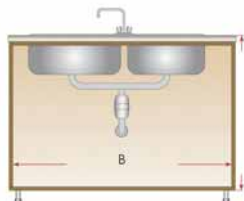

Elemento scorrevole portasecchi e detersivi per sottolavello

- Guide con autoriento ammortizzato
- Portata guide: 30 Kg
- Fissaggio guide laterale

Pull-out under-sink refuse bin and detergent holder

- Runners with dampened self-closing mechanism
- Runner capacity: 30 kg
- Side runner attachment

Élément coulissant porte-poubelles et détergents sous évier

- Glissières à retour automatique amorti
- Portée des glissières: 30 Kg
- Fixation glissières latérale

CODICE ARTICOLO/ARTICLE CODE CODE ARTICLE/CÓDIGO DEL ARTICULO ARTIKELNUMMER		B mm	P mm	H mm	L mm
GR	BI	800	480	336	760÷768

- Guide con autoriento ammortizzato
- Portata guide: 50 Kg
- Fissaggio guide laterale
- Runners with dampened self-closing mechanism
- Runner capacity: 50 kg
- Side runner attachment
- Glissières à retour automatique amorti
- Portée des glissières: 50 Kg
- Fixation glissières latérale

Elemento corredo portacubos para basura y detergentes para debajo del fregadero

- Guías con retorno automático amortiguado
- Capacidad de las guías: 30 Kg
- Fijación guías lateral

Auszugselement mit Abfalleimern und Putzmittelfach als Spülenunterschrank

- Führungsschienen mit gedämpftem Selbsteinzug
- Tragkraft der Führungen: 30 Kg
- Befestigung der seitlichen Führungen