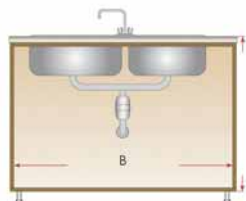

CODICE ARTICOLO/ARTICLE CODE CODE ARTICLE/CÓDIGO DEL ARTÍCULO ARTIKELNUMMER		B mm	P mm	H mm	L mm
GR	BI	1200	480	336	1160÷1168

- Guide con autoriento ammortizzato
- Portata guide: 50 Kg
- Fissaggio guide laterale
- Runners with dampened self-closing mechanism
- Runner capacity: 50 kg
- Side runner attachment
- Glissières à retour automatique amorti
- Portée des glissières: 50 Kg
- Fixation glissières latérale

Elemento corredero portacubos para basura y detergentes para debajo del fregadero

- Guías con retorno automático amortiguado
- Capacidad de las guías: 30 Kg
- Fijación guías lateral

Auszugselement mit Abfalleimern und Putzmittelfach als Spülenunterschrank

- Führungsschienen mit gedämpftem Selbsteinzug
- Tragkraft der Führungen: 30 Kg
- Befestigung der seitlichen Führungen