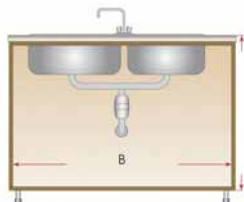

CODICE ARTICOLO/ARTICLE CODE CODE ARTICLE/CÓDIGO DEL ARTÍCULO ARTIKELNUMMER		B mm	P mm	H mm	L mm
GR	BI				
GL3 23B80	BL3 23B80	800	480	198	760÷768
GL3 23B90	BL3 23B90	900	480	198	860÷868
GL3 23B100	BL3 23B100	1000	480	198	960÷968
GL3 23B120	BL3 23B120	1200	480	198	1160÷1168

Elemento corredo portadetergentes para debajo del fregadero

- Guías con retorno automático amortiguado
- Capacidad de las guías: 30 kg
- Fijación guías lateral

Auszugselement als Putzmittelfach unter dem Becken

- Führungsschienen mit gedämpftem Selbsteinzug
- Tragkraft der Führungen: 30 kg
- Befestigung der seitlichen Führungen