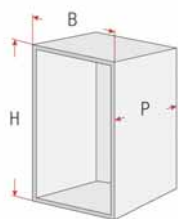

Elemento scorrevole cassetto basso interno

- Guide con autoriento ammortizzato
- Portata guide: 30 Kg
- Fissaggio guide laterale

Pull-out internal low drawer

- Runners with dampened self-closing mechanism
- Runner capacity: 30 kg
- Side runner attachment

Élément coulissant tiroir intérieur bas

- Glissières à retour automatique amorti
- Portée des glissières: 30 Kg
- Fixation glissières latérale

CODICE ARTICOLO/ARTICLE CODE CODE ARTICLE/CÓDIGO DEL ARTÍCULO ARTIKELNUMMER		B mm	P mm	H mm	L mm
GR	BI				
GL3 11B30	BL3 11B30	300	480	113	260÷268
GL3 11B35	BL3 11B35	350	480	113	310÷318
GL3 11B40	BL3 11B40	400	480	113	360÷368
GL3 11B45	BL3 11B45	450	480	113	410÷418
GL3 11B50	BL3 11B50	500	480	113	460÷468
GL3 11B60	BL3 11B60	600	480	113	560÷568
GL3 11B70	BL3 11B70	700	480	113	660÷668
GL3 11B80	BL3 11B80	800	480	113	760÷768
GL3 11B90	BL3 11B90	900	480	113	860÷868
GL3 11B100	BL3 11B100	1000	480	113	960÷968
GL3 11B120	BL3 11B120	1200	480	113	1160÷1168

Elemento corredero cajón bajo interior

- Guías con retorno automático ammortiguado
- Capacidad de las guías: 30 Kg
- Fijación guías lateral

Auszugselement Innenschublade unten

- Führungsschienen mit gedämpftem Selbsteinzug
- Tragkraft der Führungen: 30 Kg
- Befestigung der seitlichen Führungen