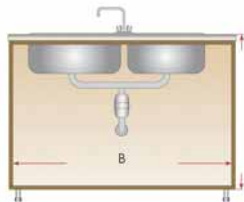

Elemento scorrevole portadetersivi sottovasca

- Guide con autoriento ammortizzato
- Portata guide: 30 kg
- Fissaggio guide laterale

Pull-out under-sink detergents holder

- Runners with dampened self-closing mechanism
- Runner capacity: 30 kg
- Side runner attachment

Élément coulissant porte-détergents sous évier

- Glissières à retour automatique amorti
- Portée des glissières: 30 kg
- Fixation glissières latérale

CODICE ARTICOLO/ARTICLE CODE CODE ARTICLE/CÓDIGO DEL ARTÍCULO ARTIKELNUMMER		B mm	P mm	H mm	L mm
GR	BI				
GL3 23B60	BL3 23B60	600	276	198	560÷568

Elemento corredo portadetergentes para debajo del fregadero

- Guías con retorno automático amortiguado
- Capacidad de las guías: 30 kg
- Fijación guías lateral

Auszugselement als Putzmittelfach unter dem Becken

- Führungsschienen mit gedämpftem Selbsteinzug
- Tragkraft der Führungen: 30 kg
- Befestigung der seitlichen Führungen