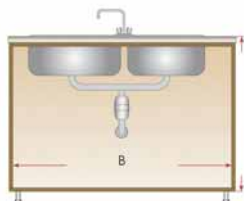

CODICE ARTICOLO/ARTICLE CODE CODE ARTICLE/CÓDIGO DEL ARTICULO ARTIKELNUMMER		B mm	P mm	H mm	L mm
GR	BI	900	480	336	860÷868

- Guide con autoriento ammortizzato
- Portata guide: 50 Kg
- Fissaggio guide laterale
- Runners with dampened self-closing mechanism
- Runner capacity: 50 kg
- Side runner attachment
- Glissières à retour automatique amorti
- Portée des glissières: 50 Kg
- Fixation glissières latérale

Elemento corredo portacubos para basura y detergentes para debajo del fregadero

- Guías con retorno automático amortiguado
- Capacidad de las guías: 30 Kg
- Fijación guías lateral

Auszugselement mit Abfalleimern und Putzmittelfach als Spülenunterschrank

- Führungsschienen mit gedämpftem Selbsteinzug
- Tragkraft der Führungen: 30 Kg
- Befestigung der seitlichen Führungen