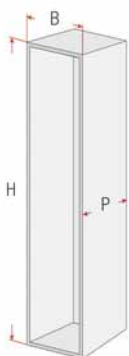

CODICE ARTICOLO/ARTICLE CODE CODE ARTICLE/CÓDIGO DEL ARTÍCULO ARTIKELNUMMER		B mm	P mm	H mm	L mm
GR	BI				
GL5 69B20	BL5 69B20	200	480	902	160÷168
GL5 69B25	BL5 69B25	250	480	902	210÷218
GL5 69B30	BL5 69B30	300	480	902	260÷268
GL5 69B35	BL5 69B35	350	480	902	310÷318
GL5 69B40	BL5 69B40	400	480	902	360÷368

Larguero

- Guías con retorno automático amortiguado
- Capacidad de las guías: 50 kg
- Fijación guías contrapuestas laterales

Säule

- Führungsschienen mit gedämpftem Selbsteinzug
- Tragkraft der Führungen: 50 kg
- Befestigung der Führungen am Kreuz und seitlich