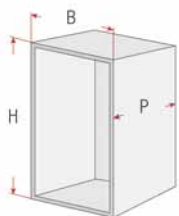

CODICE ARTICOLO/ARTICLE CODE CODE ARTICLE/CÓDIGO DEL ARTÍCULO ARTIKELNUMMER		B mm	P mm	H mm	L mm
GR	BI				
GL3 301B20	BL3 301B20	200	276	518	160÷168

Elemento corredero porta objetos

- Guías con retorno automático amortiguado
- Capacidad de las guías: 30 kg
- Fijación guías lateral

Auszugselement Ablagefach

- Führungsschienen mit gedämpftem Selbsteinzug
- Tragkraft der Führungen: 30 kg
- Befestigung der seitlichen Führungen