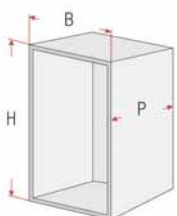

CODICE ARTICOLO/ARTICLE CODE CODE ARTICLE/CÓDIGO DEL ARTÍCULO ARTIKELNUMMER		B mm	P mm	H mm	L mm
GR	BI				
GF3 30B35	BF3 30B35	350	480	518	309
GF3 30B50	BF3 30B50	500	480	518	459

Elemento corredero porta panera o ropa de baño

- Guías con retorno automático ammortiguado
- Capacidad de las guías: 30 kg
- Fijación de las guías a la base del mueble

Auszugselement als Brotkasten oder Wäschefach

- Führungsschienen mit gedämpftem Selbsteinzug
- Tragkraft der Führungen: 30 kg
- Befestigung der Führungen am Sockel des Möbelstücks