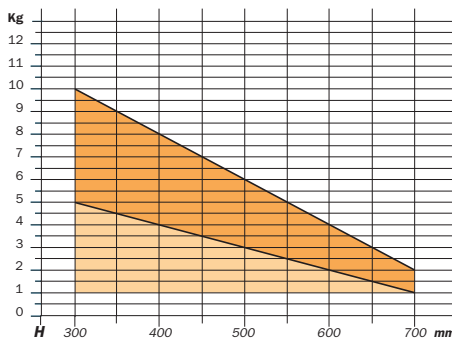

1 Pistone • piston • piston • Daempfer
2 Pistoni • pistons • pistons • Daempfern

150/N