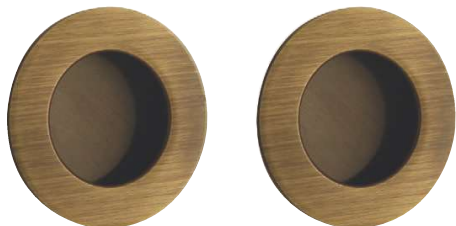

# 529 CP

OTTONE - BRASS

529CP

— 48 —  
— 48 —  
FRESATURA  
DOOR DRILLING

-  **02**  
Lucido verniciato  
Polished varnished
-  **08**  
Bronzato graffiato  
Brushed bronzed

# 543 CP

OTTONE - BRASS

543CP

— 48 —  
— 48 —  
FRESATURA  
DOOR DRILLING

 **SPESSORE PORTA**  
DOOR THICKNESS  
40-65

-  **02**  
Lucido verniciato  
Polished varnished
-  **15**  
Satinato cromo  
Satin chrome