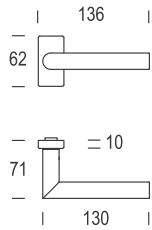

COLLEZIONE - COLLECTION

L14MR9QM

BOCCHETTE - ESCUTCHEONS