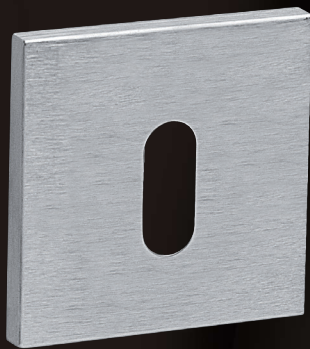

✕ CORSA 1354

DESIGNER

Enrico Gallo

1354/213 H5

Maniglia con rosetta,
sorrosetta in metallo
*Handle with rose,
metal under-construction*

PZ

BB

WC

1354/201

Maniglia con rosetta clip
con sottorose in plastica
*Handle with clip roses and
PVC under-construction*

PZ

BB

WC

1354/209

Maniglia con placca
Handle with plate

1354 DKR

Maniglia anta ribalta
Tilt and turn handle

1354/213 - F04

Cromo lucido
Polished chrome

1354/213 - F05

Cromo satinato
Satin chrome

1354/213 - F15

Antracite
Anthracite

1354/213 - F N.O.