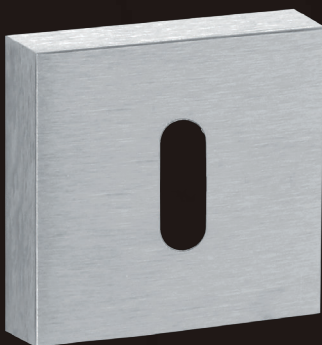

✕ CORSA 1354

DESIGNER

Enrico Gallo

1354/213 H5

Maniglia con rosetta,
sorrosetta in metallo
*Handle with rose,
metal under-construction*

PZ

BB

WC

1354/201

Maniglia con rosetta clip
con sottorose in plastica
*Handle with clip roses and
PVC under-construction*

PZ

BB

WC

1354/209

Maniglia con placca
Handle with plate

1354 DKR

Maniglia anta ribalta
Tilt and turn handle

1354/213 - F04

Cromo lucido
Polished chrome

1354/213 - F05

Cromo satinato
Satin chrome

1354/213 - F15

Antracite
Anthracite

1354/213 - F N.O.