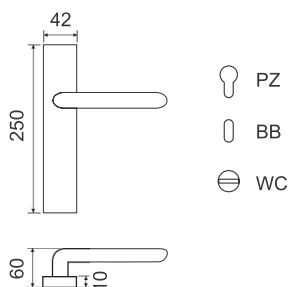

✕ CORSA 1354

DESIGNER

Enrico Gallo

1354/213 H5

Maniglia con rosetta,
sorrosetta in metallo
*Handle with rose,
metal under-construction*

PZ

BB

WC

1354/201

Maniglia con rosetta clip
con sottorose in plastica
*Handle with clip roses and
PVC under-construction*

PZ

BB

WC

1354/209

Maniglia con placca
Handle with plate

1354 DKR

Maniglia anta ribalta
Tilt and turn handle

1354/213 - F04

Cromo lucido
Polished chrome

1354/213 - F05

Cromo satinato
Satin chrome

1354/213 - F15

Antracite
Anthracite

1354/213 - F N.O.