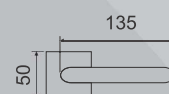

1354/201

Maniglia con rosetta clip
con sottorose in plastica
*Handle with clip roses and
PVC under-construction*

PZ

BB

WC

1354/209

Maniglia con placca
Handle with plate

1354 DKR

Maniglia anta ribalta
Tilt and turn handle

1354/213 - F04

Cromo lucido
Polished chrome

1354/213 - F05

Cromo satinato
Satin chrome

1354/213 - F15

Antracite
Anthracite

1354/213 - F N.O.