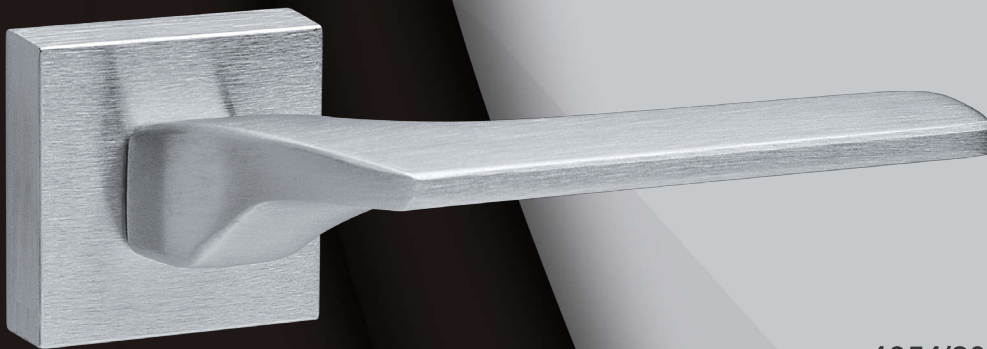

✕ CORSA 1354

DESIGNER

Enrico Gallo

1354/213 H5

Maniglia con rosetta,
sorrosetta in metallo
*Handle with rose,
metal under-construction*

PZ

BB

WC

1354/201

Maniglia con rosetta clip
con sottorose in plastica
*Handle with clip roses and
PVC under-construction*

PZ

BB

WC

1354/209

Maniglia con placca
Handle with plate

1354 DKR

Maniglia anta ribalta
Tilt and turn handle

1354/213 - F04

Cromo lucido
Polished chrome

1354/213 - F05

Cromo satinato
Satin chrome

1354/213 - F15

Antracite
Anthracite

1354/213 - F N.O.