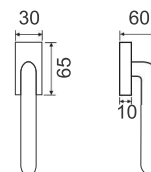

✕ CORSA 1354

DESIGNER

Enrico Gallo

1354/213 H5

Maniglia con rosetta,
sorrosetta in metallo
*Handle with rose,
metal under-construction*

PZ

BB

WC

1354/201

Maniglia con rosetta clip
con sottorose in plastica
*Handle with clip roses and
PVC under-construction*

PZ

BB

WC

1354/209

Maniglia con placca
Handle with plate

1354 DKR

Maniglia anta ribalta
Tilt and turn handle

1354/213 - F04

Cromo lucido
Polished chrome

1354/213 - F05

Cromo satinato
Satin chrome

1354/213 - F15

Antracite
Anthracite

1354/213 - F N.O.