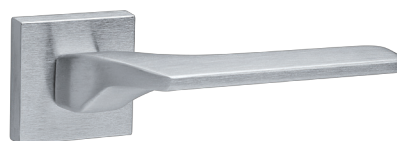

✕ CORSA 1354

DESIGNER

Enrico Gallo

1354/213 H5

Maniglia con rosetta,
sorrosetta in metallo
*Handle with rose,
metal under-construction*

PZ

BB

WC

1354/201

Maniglia con rosetta clip
con sottorose in plastica
*Handle with clip roses and
PVC under-construction*

PZ

BB

WC

1354/209

Maniglia con placca
Handle with plate

1354 DKR

Maniglia anta ribalta
Tilt and turn handle

1354/213 - F04

Cromo lucido
Polished chrome

1354/213 - F05

Cromo satinato
Satin chrome

1354/213 - F15

Antracite
Anthracite

1354/213 - F N.O.