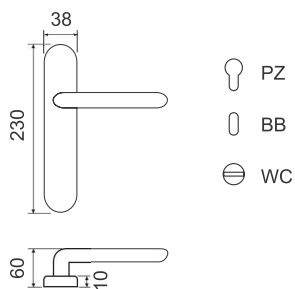

✕ CORSA 1354

DESIGNER

Enrico Gallo

1354/208 H5

Maniglia con rosetta,
sorrosetta in metallo
*Handle with rose,
metal under-construction*

PZ

BB

WC

1354/232

Maniglia con rosetta clip
con sottorosetta in plastica
*Handle with clip roses and
PVC under-construction*

PZ

BB

WC

1354/205

Maniglia con placca
Handle with plate

1354 DK

Maniglia anta ribalta
Tilt and turn handle

1354/208 - F04

Cromo lucido
Polished chrome

1354/208 - F05

Cromo satinato
Satin chrome

1354/208 - F15

Antracite
Anthracite

1354/208 - F N.O.