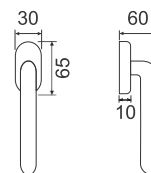

✕ CORSA 1354

DESIGNER

Enrico Gallo

1354/208 H5

Maniglia con rosetta,
sorrosetta in metallo
*Handle with rose,
metal under-construction*

PZ

BB

WC

1354/232

Maniglia con rosetta clip
con sottorosetta in plastica
*Handle with clip roses and
PVC under-construction*

PZ

BB

WC

1354/205

Maniglia con placca
Handle with plate

1354 DK

Maniglia anta ribalta
Tilt and turn handle

1354/208 - F04

Cromo lucido
Polished chrome

1354/208 - F05

Cromo satinato
Satin chrome

1354/208 - F15

Antracite
Anthracite

1354/208 - F N.O.