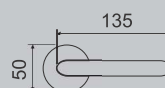

1354/208 H5

Maniglia con rosetta,
sorrosetta in metallo
*Handle with rose,
metal under-construction*