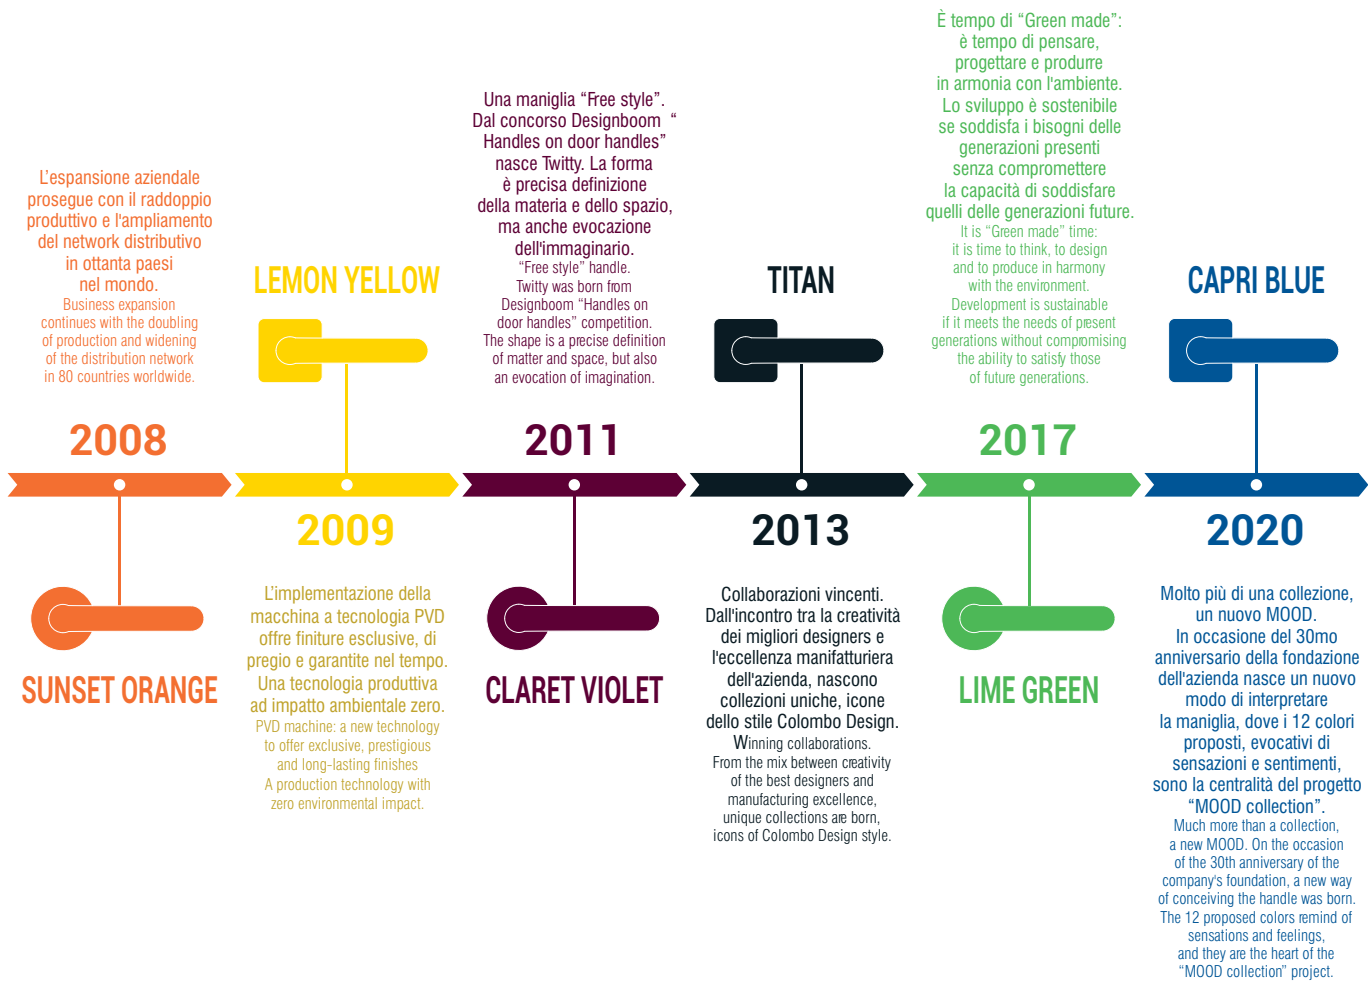

The design is also new: "One" and "OneQ" are the first two models of the collection, designed by Colombo Design.

Handles with soft and clean lines, which can be easily declined in all RAL color variants.

So there is no limit to creativity:
"we are up to all sorts of things ... and colors"!

12 colori per 12 tappe significative di un viaggio lungo 30 anni e proiettato verso il futuro. Ripercorrendo la storia di Colombo Design dal 1990 al 2020, sono stati individuati gli anni che hanno segnato in modo determinante lo sviluppo aziendale, associando ad ognuno di essi un colore tra quelli proposti.

12 colors for 12 significant stages of a 30-year journey projected towards the future. Tracing the history of Colombo Design from 1990 to 2020, we have identified the years that have decisively marked our company's development, associating each of them with one color from those proposed.

A range of 12 colors is available, carefully selected to define the mood of an environment, as well as the style of a door or window through tone-on-tone or contrasting combinations.

OCEAN BLUE
STRAWBERRY RED
SUNSET ORANGE