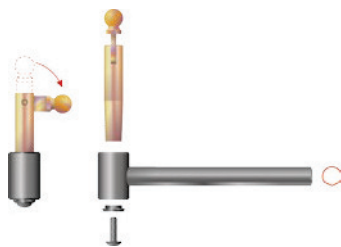

Modello / Model
KIT gambo sagomato registrabile con dispositivo fermapersiane
KIT Shaped leg and adjustable pivot with shutter-stop device

COME ORDINARE / HOW TO ORDER

esempio / example:
codice base / parent code: **KCAGSDFP21**
codice materiale + finitura / material + finishing code: **IN**
codice misura Cardine / Pivot code: **70**
codice Accessorio / Accessorie code: **01**

codice prodotto da ordinare **KCAGSDFP21IN7001**
product code for order