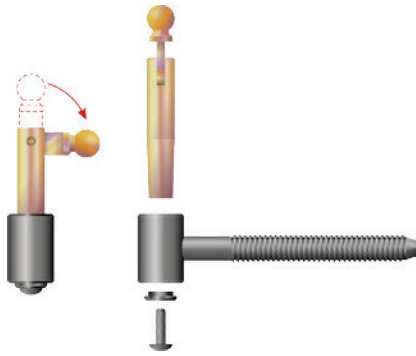

CARDINI CON DISPOSITIVO FERMAPERSIANA ONEBLOCK

ONEBLOCK PIVOTS WITH SHUTTER-HOLDER DEVICE

Serie / Series
21

Modello / Model
Gambo a vite per ancoraggio chimico con dispositivo fermapersiane
Screw leg for chemical anchor with shutter-stop device

Dimensioni / Dimensions available
gambo / stem - perno / pin
M 12 x 100 - Ø12
M 14 x 200 - Ø12

Paracolpi a molla incluso
Included shock-absorber with spring