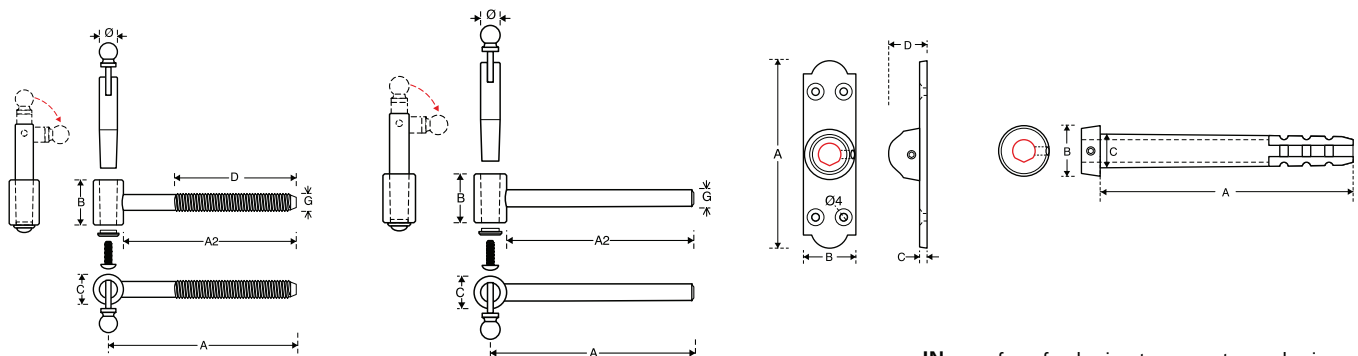

Descrizione Description	Articolo Product code	Finiture Finishes				Misure mm Measures mm											Packaging		Note	
		IN	IE	IT	BB	A	A2	B	C	Ø	D	E	F	G	H	U.M.	Pack	Kg		
Serie / Series 21																				
Modello / Model Gambo a vite per ancoraggio chimico con dispositivo fermapersiane	M 12x100 Ø 12	FCA 00021 AB	●		●	110	100	30	20	12					12			pcs	30	6,0
Screw leg for chemical anchor with shutter-stop device	M 14x200 Ø 12	FCA 00021 1X	●		●	210	200	30	20	12					14			pcs	30	6,0
Serie / Series 21																				
Modello / Model Gambo sagomato registrabile con dispositivo fermapersiane	G. 12x70 Ø 12	FCA 00021 A6	●		●	80	70	30	20	12					12			pcs	30	5,5
Shaped leg and adjustable pivot with shutter-stop device	G. 12x115 Ø 12	FCA 00021 AQ	●		●	125	115	30	20	12					12			pcs	30	6,9

Descrizione Description	Articolo Product code	Codice misura Measure code		Finiture Finishes	Misure mm Measures mm											Packaging		Note		
		Cardine Pivot	Accessori Accessories	IN	A	A2	B	C	Ø	D	E	F	G	H	U.M.	Pack	Kg			
Serie / Series 21																				
Modello / Model KIT gambo sagomato registrabile con dispositivo fermapersiane	G. 12x70 Ø 12	Gambo mm 70	70	●	80	70	30	20	12						12			pcs		
KIT Shaped leg and adjustable pivot with shutter-stop device		Piastrina Plate	01	●	100		28	4		18								pcs		
		Tassello mm 135 Metal plug	02	●	135		28	18										pcs		
		Tassello mm 200 Metal plug	03	●	200		28	18										pcs		

Codice KIT
KIT Code
KCA GSDFP 21

1. **IN** ferro fondo zincato e copertura polveri poliesteri nero RAL 9005
   zinc processed iron with black powder coating
2. **IT** ferro tropicalizzato
   yellow zinc iron