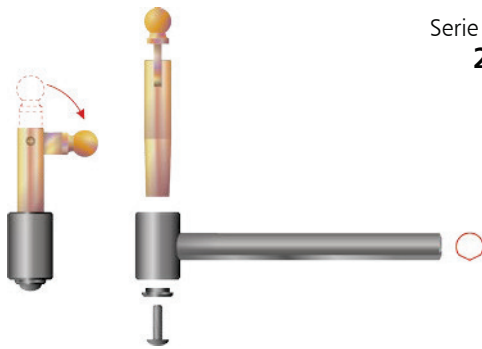

Descrizione Description	Articolo Product code	Finiture Finishes				Misure mm Measures mm											Packaging		Note	
		IN	IE	IT	BB	A	A2	B	C	Ø	D	E	F	G	H	U.M.	Pack	Kg		
Serie / Series <b>21</b>																				
Modello / Model <b>Gambo a vite per ancoraggio chimico con dispositivo fermapersiane</b>	M 12x100 Ø 12	<b>FCA 00021 AB</b>	●		●	110	100	30	20	12					12			pcs	30	6,0
<b>Screw leg for chemical anchor with shutter-stop device</b>	M 14x200 Ø 12	<b>FCA 00021 1X</b>	●		●	210	200	30	20	12					14			pcs	30	6,0
Serie / Series <b>21</b>																				
Modello / Model <b>Gambo sagomato registrabile con dispositivo fermapersiane</b>	G. 12x70 Ø 12	<b>FCA 00021 A6</b>	●		●	80	70	30	20	12					12			pcs	30	5,5
<b>Shaped leg and adjustable pivot with shutter-stop device</b>	G. 12x115 Ø 12	<b>FCA 00021 AQ</b>	●		●	125	115	30	20	12					12			pcs	30	6,9

## ONEBLOCK PIVOTS WITH SHUTTER-HOLDER DEVICE

Serie / Series  
**21**

Modello / Model  
**Gambo a vite per ancoraggio chimico con dispositivo fermapersiane**  
*Screw leg for chemical anchor with shutter-stop device*

Dimensioni / Dimensions available  
gambo / stem - perno / pin  
M 12 x 100 - Ø12  
M 14 x 200 - Ø12

**Paracolpi a molla incluso**  
*Included shock-absorber with spring*

Serie / Series  
**21**

Modello / Model  
**Gambo sagomato registrabile con dispositivo fermapersiane**  
*Shaped and adjustable leg pivot with shutter-stop device*

Dimensioni / Dimensions available  
gambo / stem - perno / pin  
G. 12 x 70 - Ø12  
G. 12 x 115 - Ø12

**Paracolpi a molla incluso**  
*Included shock-absorber with spring*