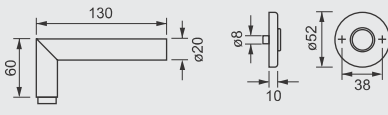

SOTTOROSSETTA
IN PLASTICA

PVC UNDER
CONSTRUCTIONS

102.236.B.60

ROSETTA TONDA
FORO CHIAVE
ROUND ROSE
KEY HOLE

102.236.Z.60

ROSETTA TONDA
FORO CILINDRO
ROUND ROSE
CYLINDER HOLE

102.236.60

ROSETTA TONDA
SENZA BOCCHETTE
ROUND ROSE
WITHOUT ESCUTCHEON