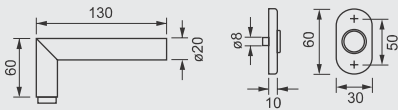

SOTTOROSSETTA
IN PLASTICA

PVC UNDER
CONSTRUCTIONS

102.277.B.60

ROSETTA OVALE
FORO CHIAVE
OVAL
ROSE KEY HOLE

102.277.Z.60

ROSETTA OVALE
FORO CILINDRO
OVAL ROSE
CYLINDER HOLE

102.277.60

ROSETTA OVALE
SENZA BOCCHETTE
OVAL ROSE
WITHOUT ESCUTCHEON