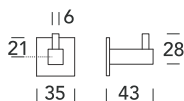

Q50 PA

5S ●
Inox satinato 304
Stainless steel 304

COMPLEMENTI - COMPLEMENTS