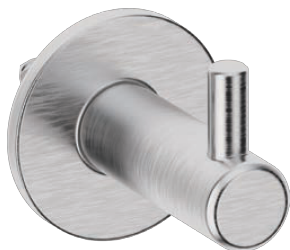

# Z90 PI

PLACCHE INCASSO - SLIDING DOOR PLATES

**ZOO**  
ARCHITECTURAL HARDWARE

**5S** ●  
Inox satinato 304  
Stainless steel 304

# K50 PA

PORTABITI - COAT HOOKS

**5S** ●  
Inox satinato 304  
Stainless steel 304

# Q50 PA

**5S** ●  
Inox satinato 304  
Stainless steel 304

COMPLEMENTI - COMPLEMENTS