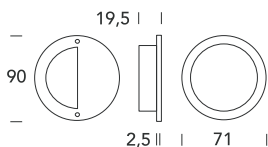

# Z90 PI

PLACCHE INCASSO - SLIDING DOOR PLATES

**ZOO**  
ARCHITECTURAL HARDWARE

**5S** ●  
Inox satinato 304  
Stainless steel 304