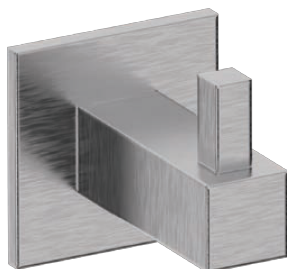

# Z90 PI

PLACCHE INCASSO - SLIDING DOOR PLATES

**ZOO**  
ARCHITECTURAL HARDWARE

**5S** ●  
Inox satinato 304  
Stainless steel 304

# K50 PA

PORTABITI - COAT HOOKS

**5S** ●  
Inox satinato 304  
Stainless steel 304

# Q50 PA

**5S** ●  
Inox satinato 304  
Stainless steel 304

COMPLEMENTI - COMPLEMENTS