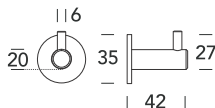

K50 PA

PORTABITI - COAT HOOKS

5S ●
Inox satinato 304
Stainless steel 304