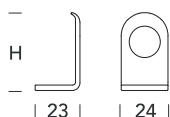

- G1**
Bronzato
Bronzed
- 18**
Nero opaco RAL 9005
Matt black RAL 9005
- 15**
Satinato cormato
Satin chrome
- 05**
Cromato lucido
Polished chrome
- 01**
Lucido
Polished

605 IN

605 IN 00B

605 IN 10A

	H
1A605IN10AXX	10
1A605IN15AXX	15
1A605IN20AXX	20
1A605IN25AXX	25
1A605IN30AXX	30

- G1**
Bronzato
Bronzed
- 15**
Satinato cormato
Satin chrome
- 05**
Cromato lucido
Polished chrome
- 01**
Lucido
Polished