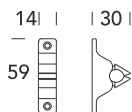

604 IN

604 IN 00B

604 IN 00A

- G1**
Bronzato
Bronzed
- 18**
Nero opaco RAL 9005
Matt black RAL 9005
- 15**
Satinato cormato
Satin chrome
- 05**
Cromato lucido
Polished chrome
- 01**
Lucido
Polished

604 NZ

- G1**
Bronzato
Bronzed
- 18**
Nero opaco RAL 9005
Matt black RAL 9005
- 15**
Satinato cormato
Satin chrome
- 05**
Cromato lucido
Polished chrome
- 01**
Lucido
Polished

605 IN

605 IN 00B

605 IN 10A

	H
1A605IN10AXX	10
1A605IN15AXX	15
1A605IN20AXX	20
1A605IN25AXX	25
1A605IN30AXX	30