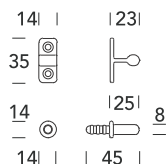

604 IN

604 IN 00B

604 IN 00A

- G1**
Bronzato
Bronzed
- 18**
Nero opaco RAL 9005
Matt black RAL 9005
- 15**
Satinato cormato
Satin chrome
- 05**
Cromato lucido
Polished chrome
- 01**
Lucido
Polished

604 NZ

- G1**
Bronzato
Bronzed
- 18**
Nero opaco RAL 9005
Matt black RAL 9005
- 15**
Satinato cormato
Satin chrome
- 05**
Cromato lucido
Polished chrome
- 01**
Lucido
Polished

605 IN

605 IN 00B

605 IN 10A

	H
1A605IN10AXX	10
1A605IN15AXX	15
1A605IN20AXX	20
1A605IN25AXX	25
1A605IN30AXX	30