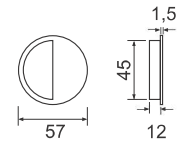

KIT TONDI - SLIDING DOORS ROUND FLUSH NICHES
3666C

3666D

3666F

3666R

3666RNB

RIBASSATA
 spessore porta 41/48 mm
REDUCED
 door thickness 41/48 mm

3666RNBFC

RIBASSATA
 spessore porta 39/44 mm
REDUCED
 door thickness 39/44 mm