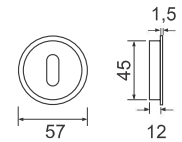

KIT TONDI - SLIDING DOORS ROUND FLUSH NICHES
3666C

3666D

3666F

3666R

3666RNB

RIBASSATA
 spessore porta 41/48 mm
REDUCED
 door thickness 41/48 mm

3666RNBFC

RIBASSATA
 spessore porta 39/44 mm
REDUCED
 door thickness 39/44 mm