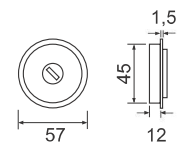

KIT TONDI - SLIDING DOORS ROUND FLUSH NICHES
3666C

3666D

3666F

3666R

3666RNB

RIBASSATA
 spessore porta 41/48 mm
REDUCED
 door thickness 41/48 mm

3666RNBFC

RIBASSATA
 spessore porta 39/44 mm
REDUCED
 door thickness 39/44 mm