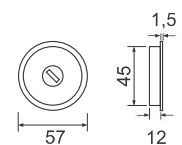

KIT TONDI - SLIDING DOORS ROUND FLUSH NICHES
3666C

3666D

3666F

3666R

3666RNB

RIBASSATA
 spessore porta 41/48 mm
REDUCED
 door thickness 41/48 mm

3666RNBFC

RIBASSATA
 spessore porta 39/44 mm
REDUCED
 door thickness 39/44 mm