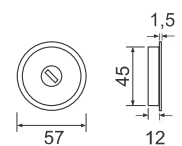

KIT TONDI - SLIDING DOORS ROUND FLUSH NICHES
3666C

3666D

3666F

3666R

3666RNB

RIBASSATA
 spessore porta 41/48 mm
REDUCED
 door thickness 41/48 mm

3666RNBFC

RIBASSATA
 spessore porta 39/44 mm
REDUCED
 door thickness 39/44 mm