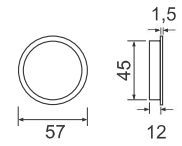

KIT TONDI - SLIDING DOORS ROUND FLUSH NICHES
3666C

3666D

3666F

3666R

3666RNB

RIBASSATA
 spessore porta 41/48 mm
REDUCED
 door thickness 41/48 mm

3666RNBFC

RIBASSATA
 spessore porta 39/44 mm
REDUCED
 door thickness 39/44 mm