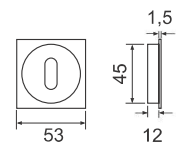

KIT QUADRI - SLIDING DOORS SQUARE FLUSH NICHES

3667C

3667D

3667F

3667R

3667RNB

RIBASSATA
spessore porta 41/48 mm
REDUCED
door thickness 41/48 mm

MQ