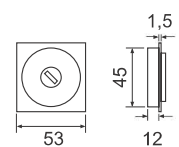

KIT QUADRI - SLIDING DOORS SQUARE FLUSH NICHES

3667C

3667D

3667F

3667R

3667RNB

RIBASSATA
spessore porta 41/48 mm
REDUCED
door thickness 41/48 mm

MQ