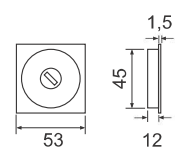

KIT QUADRI - SLIDING DOORS SQUARE FLUSH NICHES

3667C

3667D

3667F

3667R

3667RNB

RIBASSATA
spessore porta 41/48 mm
REDUCED
door thickness 41/48 mm

MQ