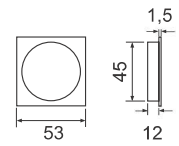

KIT QUADRI - SLIDING DOORS SQUARE FLUSH NICHES

3667C

3667D

3667F

3667R

3667RNB

RIBASSATA
spessore porta 41/48 mm
REDUCED
door thickness 41/48 mm

MQ