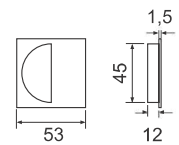

KIT QUADRI - SLIDING DOORS SQUARE FLUSH NICHES

3667C

3667D

3667F

3667R

3667RNB

RIBASSATA
spessore porta 41/48 mm
REDUCED
door thickness 41/48 mm

MQ