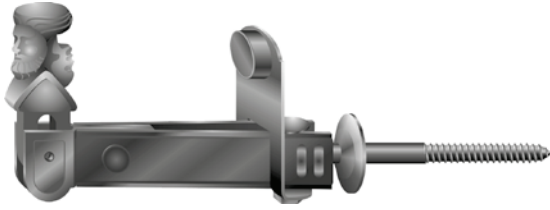

Serie / Series
OMETTO 8

Modello / Model
**Fermapersiana
a ometto
fermo regolabile**
*Adjustable
shutter stop
"head" style*

Dimensioni /
Dimensions available
vite Ø 8x75 anta singola
screw Ø 8x75 single leaf
vite Ø 6x65 anta singola
screw Ø 6x65 single leaf
vite Ø 8x135 anta singola
screw Ø 8x135 single leaf
vite Ø 8x75 anta doppia
screw Ø 8x75 double leaf
vite Ø 8x135 anta doppia
screw Ø 8x135 double leaf
vite Ø 8x75 anta singola ridotta
screw Ø 8x75 single leaf - compact model
vite Ø 8x135 anta singola ridotta
screw Ø 8x135 single leaf - compact model