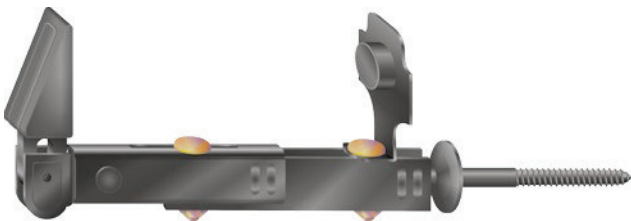

Dimensioni /  
*Dimensions available*  
vite Ø 8x75 anta singola  
screw Ø 8x75 single leaf  
vite Ø 6x65 anta singola  
screw Ø 6x65 single leaf  
vite Ø 8x135 anta singola  
screw Ø 8x135 single leaf  
vite Ø 8x75 anta doppia  
screw Ø 8x75 double leaf  
vite Ø 8x135 anta doppia  
screw Ø 8x135 double leaf  
vite Ø 8x75 anta singola ridotta  
screw Ø 8x75 single leaf - compact model  
vite Ø 8x135 anta singola ridotta  
screw Ø 8x135 single leaf - compact model

Serie / Series  
**VALGARDENA**

Modello / Model  
**Fermapersiana  
a pigna  
fermo regolabile**  
*Adjustable  
shutter stop  
"pine" style*

Dimensioni /  
*Dimensions available*  
vite Ø 8x55 anta singola  
screw Ø 8x55 single leaf  
vite Ø 8x135 anta singola  
screw Ø 8x135 single leaf  
vite Ø 8x135 anta doppia  
screw Ø 8x135 double leaf

Serie / Series  
**GIOTTO**

Modello / Model  
**Fermapersiana  
stilizzato  
fermo regolabile**  
*Adjustable stylized  
shutter stop*

Dimensioni /  
*Dimensions available*  
vite Ø 8x75 anta singola  
screw Ø 8x75 single leaf  
vite Ø 8x135 anta singola  
screw Ø 8x135 single leaf  
vite Ø 8x75 anta doppia  
screw Ø 8x75 double leaf  
vite Ø 8x135 anta doppia  
screw Ø 8x135 double leaf  
vite Ø 8x75 anta singola ridotta  
screw Ø 8x75 single leaf - compact model  
vite Ø 8x135 anta singola ridotta  
screw Ø 8x135 single leaf - compact model