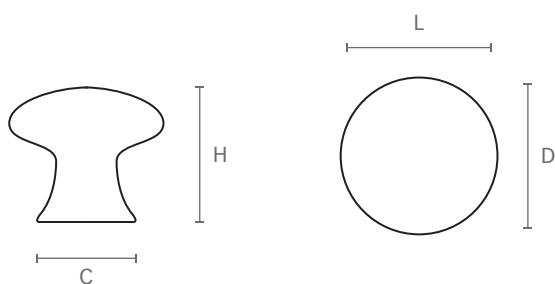

ART. **050**

design: Studio Mital

Pomolo in ceramica con bussola in ottone,  
completo di vite M4 x 25.

Ceramic knob with brass bush,  
complete M4 x 25 screw.

Misure / Sizes

Finiture / Finishes

Bianco  
White

ART.	L	C	H	D
050A	35	23	30	35
050B	31	21	27	31
050C	27	18	24	27