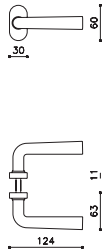

Garda

Ignazio Gardella 1951

M105

C105

K105

ottone/brass

CR cromato/chrome

ZL superoro lucido/supergold bright

CO cromato opaco/mat chrome

M105RSB8

M105RB8
M105RY8

M105VSB8

M105VB8
M105VY8

C105

K105

K105P