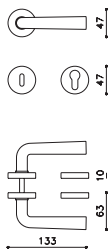

M105RB8
M105RY8