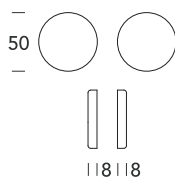

003 KO

-  **15**
Satinato cormato
Satin chrome
-  **08**
Bronzato graffiato
Brushed bronzed
-  **05**
Cromato lucido
Polished chrome
-  **02**
Lucido verniciato
Polished varnished

817 KO

-  **31**
Nichelato satinato
Satin nickel
-  **18**
Nero opaco RAL 9005
Matt black RAL 9005
-  **15**
Satinato cormato
Satin chrome
-  **08**
Bronzato graffiato
Brushed bronzed
-  **05**
Cromato lucido
Polished chrome
-  **02**
Lucido verniciato
Polished varnished

Q08 KO

-  **96**
PVD Satinato nero
PVD Satin black
-  **18**
Nero opaco RAL 9005
Matt black RAL 9005
-  **15**
Satinato cormato
Satin chrome
-  **05**
Cromato lucido
Polished chrome