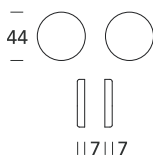

003 KO

-  **15**
Satinato cormato
Satin chrome
-  **08**
Bronzato graffiato
Brushed bronzed
-  **05**
Cromato lucido
Polished chrome
-  **02**
Lucido verniciato
Polished varnished

817 KO

-  **31**
Nichelato satinato
Satin nickel
-  **18**
Nero opaco RAL 9005
Matt black RAL 9005
-  **15**
Satinato cormato
Satin chrome
-  **08**
Bronzato graffiato
Brushed bronzed
-  **05**
Cromato lucido
Polished chrome
-  **02**
Lucido verniciato
Polished varnished

Q08 KO

-  **96**
PVD Satinato nero
PVD Satin black
-  **18**
Nero opaco RAL 9005
Matt black RAL 9005
-  **15**
Satinato cormato
Satin chrome
-  **05**
Cromato lucido
Polished chrome