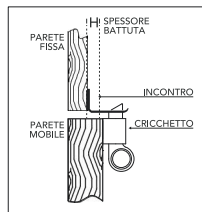

605 NZ

PINZE / CRICCHETTI - DOOR STOP PLIERS / WINDOW PAWLS

- G1**
Bronzato
Bronzed
- 15**
Satinato cormato
Satin chrome
- 05**
Cromato lucido
Polished chrome
- 01**
Lucido
Polished

614 IN

614 IN 000

614 IN 00B

614 IN 00R

	H
1A614IN000XX	0
1A614IN10AXX	10
1A614IN15AXX	15
1A614IN20AXX	20
1A614IN25AXX	25

- 15**
Satinato cormato
Satin chrome
- 02**
Lucido verniciato
Polished varnished

614 NZ

- 15**
Satinato cormato
Satin chrome
- 02**
Lucido verniciato
Polished varnished