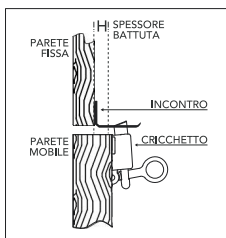

605 NZ

PINZE / CRICCHETTI - DOOR STOP PLIERS / WINDOW PAWLS

- G1**
Bronzato
Bronzed
- 15**
Satinato cormato
Satin chrome
- 05**
Cromato lucido
Polished chrome
- 01**
Lucido
Polished

614 IN

614 IN 000

614 IN 00B

614 IN 00R

	H
1A614IN000XX	0
1A614IN10AXX	10
1A614IN15AXX	15
1A614IN20AXX	20
1A614IN25AXX	25

- 15**
Satinato cormato
Satin chrome
- 02**
Lucido verniciato
Polished varnished

614 NZ

- 15**
Satinato cormato
Satin chrome
- 02**
Lucido verniciato
Polished varnished