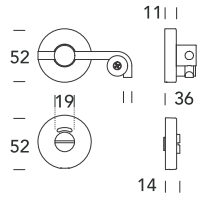

# Z10 PI

PLACCHE INCASSO - SLIDING DOOR PLATES

**ZOO**  
ARCHITECTURAL HARDWARE

COMPLEMENTI - COMPLEMENTS