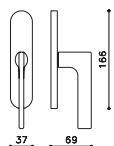

Lotus

Javier Lopez 2014

M238B

rosetta bassa/low rosette

C238

K238B

ottone/brass

CR cromato/chrome

IS superinox sat./superstainlesssteel satin

CO cromato opaco/mat chrome

US superantracite sat./superanthracite satin

M238R5B8B

M238RB8B
M238RY8B

M238V5B8B

M238VB8B
M238VY8B

C238

K238B

K238P