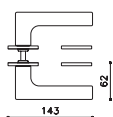

M238R5B8B

M238RB8B
M238RY8B

M238V5B8B

M238VB8B
M238VY8B

C238

K238B

K238P