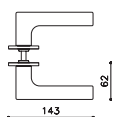

M238R5B8B

M238RB8B
M238RY8B

M238V5B8B

M238VB8B
M238VY8B

C238

K238B

K238P