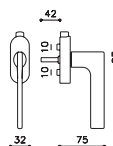

M238R5B8B

M238RB8B
M238RY8B

M238V5B8B

M238VB8B
M238VY8B

C238

K238B

K238P