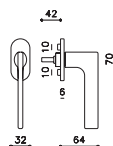

Lotus

Javier Lopez 2014

M238B

rosetta bassa/low rosette

C238

K238B

ottone/brass

CR cromato/chrome

IS superinox sat./superstainlesssteel satin

CO cromato opaco/mat chrome

US superantracite sat./superanthracite satin

M238R5B8B

M238RB8B
M238RY8B

M238V5B8B

M238VB8B
M238VY8B

C238

K238B

K238P