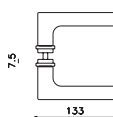

M238R5B8B

M238RB8B
M238RY8B

M238V5B8B

M238VB8B
M238VY8B

C238

K238B

K238P