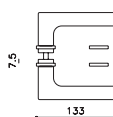

M238R5B8B

M238RB8B
M238RY8B

M238V5B8B

M238VB8B
M238VY8B

C238

K238B

K238P