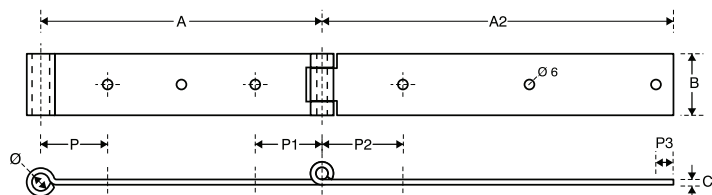

Descrizione Description	Articolo Product code	Finiture Finishes				Misure mm Measures mm								Packaging			Note
		IN	IE	IT	BB	A	A2	B	C	Ø	P	P1	P2	U.M.	Pack	Kg	
Serie / Series SMERALDA Modello / Model Bandella alla mestrina occhio centrale Mestrina style hinge central eye	cm 12+20	FBC0013S19	●	●	●	●	120	200	35	3	10	48	29	45	pcs	12	3,8
	cm 12+25	FBC0013S1G	●	●	●	●	120	250	35	3	10	48	29	45	pcs	12	4,3
	cm 13+20	FBC0013SE9	●	●	●	●	130	200	35	3	10	48	29	45	pcs	12	4,0
	cm 13+25	FBC0013SEG	●	●	●	●	130	250	35	3	10	48	29	45	pcs	12	4,4
	cm 14+20	FBC0013SU9	●	●	●	●	140	200	35	3	10	48	29	45	pcs	12	4,0
	cm 14+25	FBC0013SUG	●	●	●	●	140	250	35	3	10	48	29	45	pcs	12	4,5
	cm 16+20	FBC0013S89	●	●	●	●	160	200	35	3	10	48	29	45	pcs	12	4,2
	cm 18+15	FBC0013S7S	●	●	●	●	180	150	35	3	10	48	29	45	pcs	12	3,8
	cm 18+20	FBC0013S79	●	●	●	●	180	200	35	3	10	48	29	45	pcs	12	4,4
	cm 20+15	FBC0013S9S	●	●	●	●	200	150	35	3	10	48	29	45	pcs	12	4,0
	cm 20+20	FBC0013S99	●	●	●	●	200	200	35	3	10	48	29	45	pcs	12	4,5
Serie / Series GIOTTO vers. 353 Modello / Model Bandella alla mestrina occhio centrale Mestrina style hinge central eye	cm 12+20	FBC0060S19	●		●		120	200	35	3	10	48	29	45	pcs	12	3,9
	cm 12+25	FBC0060S1G	●		●		120	250	35	3	10	48	29	45	pcs	12	4,5
	cm 13+20	FBC0060SE9	●		●		130	200	35	3	10	48	29	45	pcs	12	4,2
	cm 13+25	FBC0060SEG	●		●		130	250	35	3	10	48	29	45	pcs	12	4,6
	cm 14+20	FBC0060SU9	●		●		140	200	35	3	10	48	29	45	pcs	12	4,2
	cm 14+25	FBC0060SUG	●		●		140	250	35	3	10	48	29	45	pcs	12	4,7
	cm 16+20	FBC0060S89	●		●		160	200	35	3	10	48	29	45	pcs	12	4,3
	cm 18+15	FBC0060S7S	●		●		180	150	35	3	10	48	29	45	pcs	12	3,9
	cm 18+20	FBC0060S79	●		●		180	200	35	3	10	48	29	45	pcs	12	4,5
	cm 20+15	FBC0060S9S	●		●		200	150	35	3	10	48	29	45	pcs	12	4,2
	cm 20+20	FBC0060S99	●		●		200	200	35	3	10	48	29	45	pcs	12	4,7